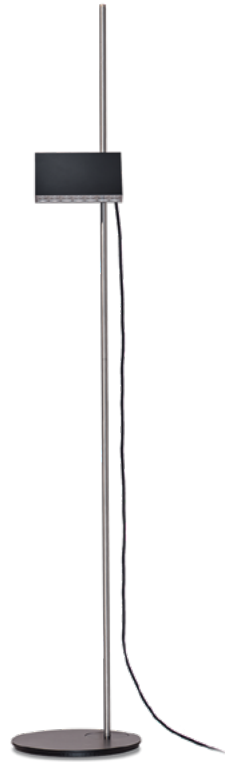

fbl-sl

Floor lamp

Design: Jan Blieske, Jan Dinnebier, mawa