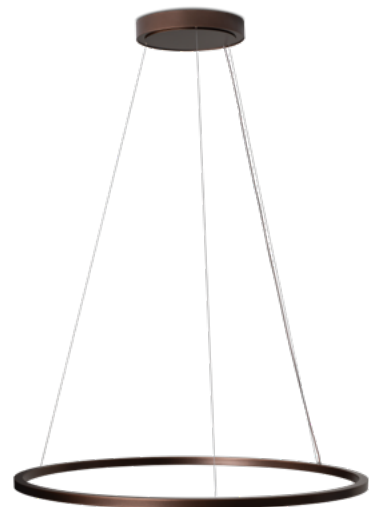

gk-bo

gk-bo2

Photo: Leon Keppeler

berliner ring 1 downlight

Pendant light

Design: Martin Wallroth

Customized berliner ring 1 downlight

Pendant light