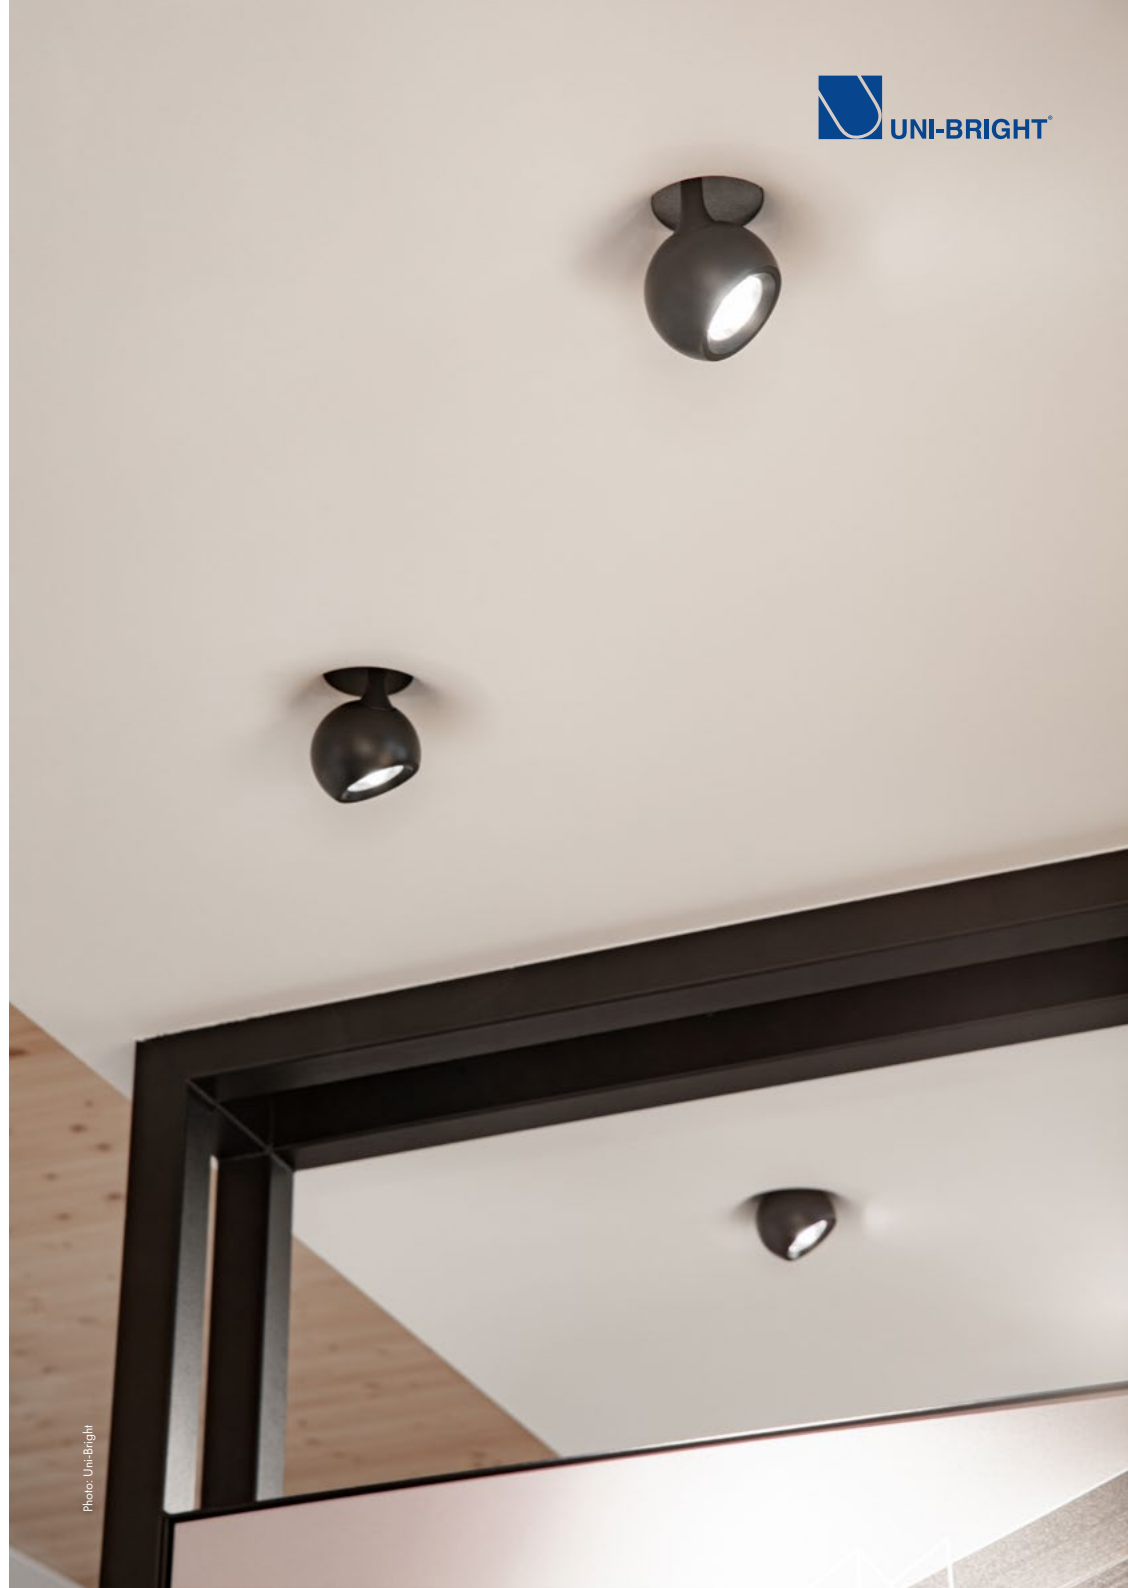

Line 40

Wall light / Ceiling light
Design: Uni-Bright

Line 90

Wall light / Ceiling light
Design: Uni-Bright

Photo: Uni-Bright

Line 170

Wall light / Ceiling light

Design: Uni-Bright

Globe Trimless E27

Ceiling light
Design: Uni-Bright

Globe Trimless E27
Move trimless S / SL
Ceiling lights

Move Trimless S / SL

Wall light / Ceiling light

Design: Uni-Bright

Move Trimless S

Move Trimless SL