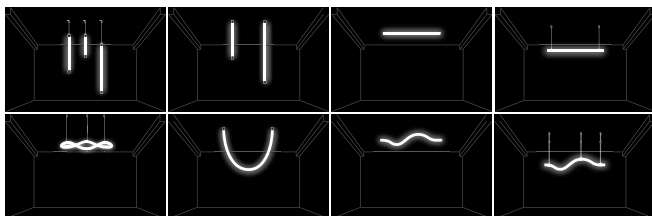

Flex Strip Opal Shape Mono

Flex strip

PROLED[®]

Photo: Hunger & Simmeth

Flex Strip Opal Shape

Pendant light / Flex strip
Design: Proled

Photo: Hüniger & Simmeth

Performance S Dynamic White

Downlight
Design: Proled

PROLED®

Flex Line Porter with Flex Strip Xtend Mono

LED strip / Linear light

Design: Proled

Flex Line Porter

Flex Strip Xtend Mono

Flex Strip Wall