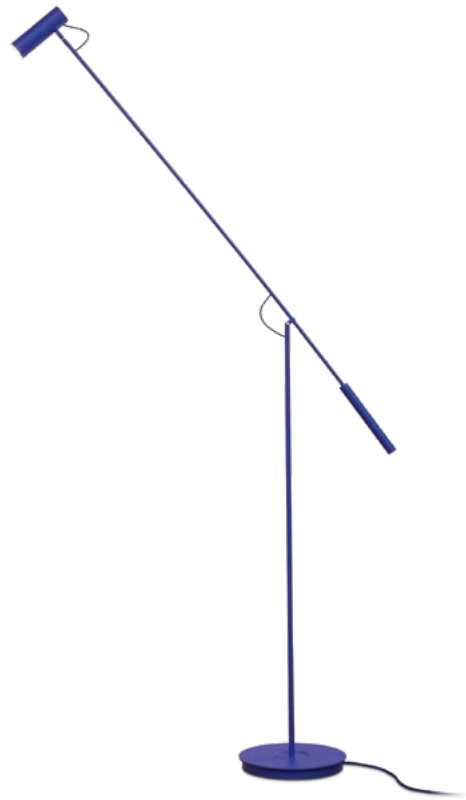

heron
Floor lamp

Photo: Martin Terzoch

heron

Floor lamp

Design: Sauerbruch Hutton

Photos: Martin Tenooort

fbl-sl

Floor lamp