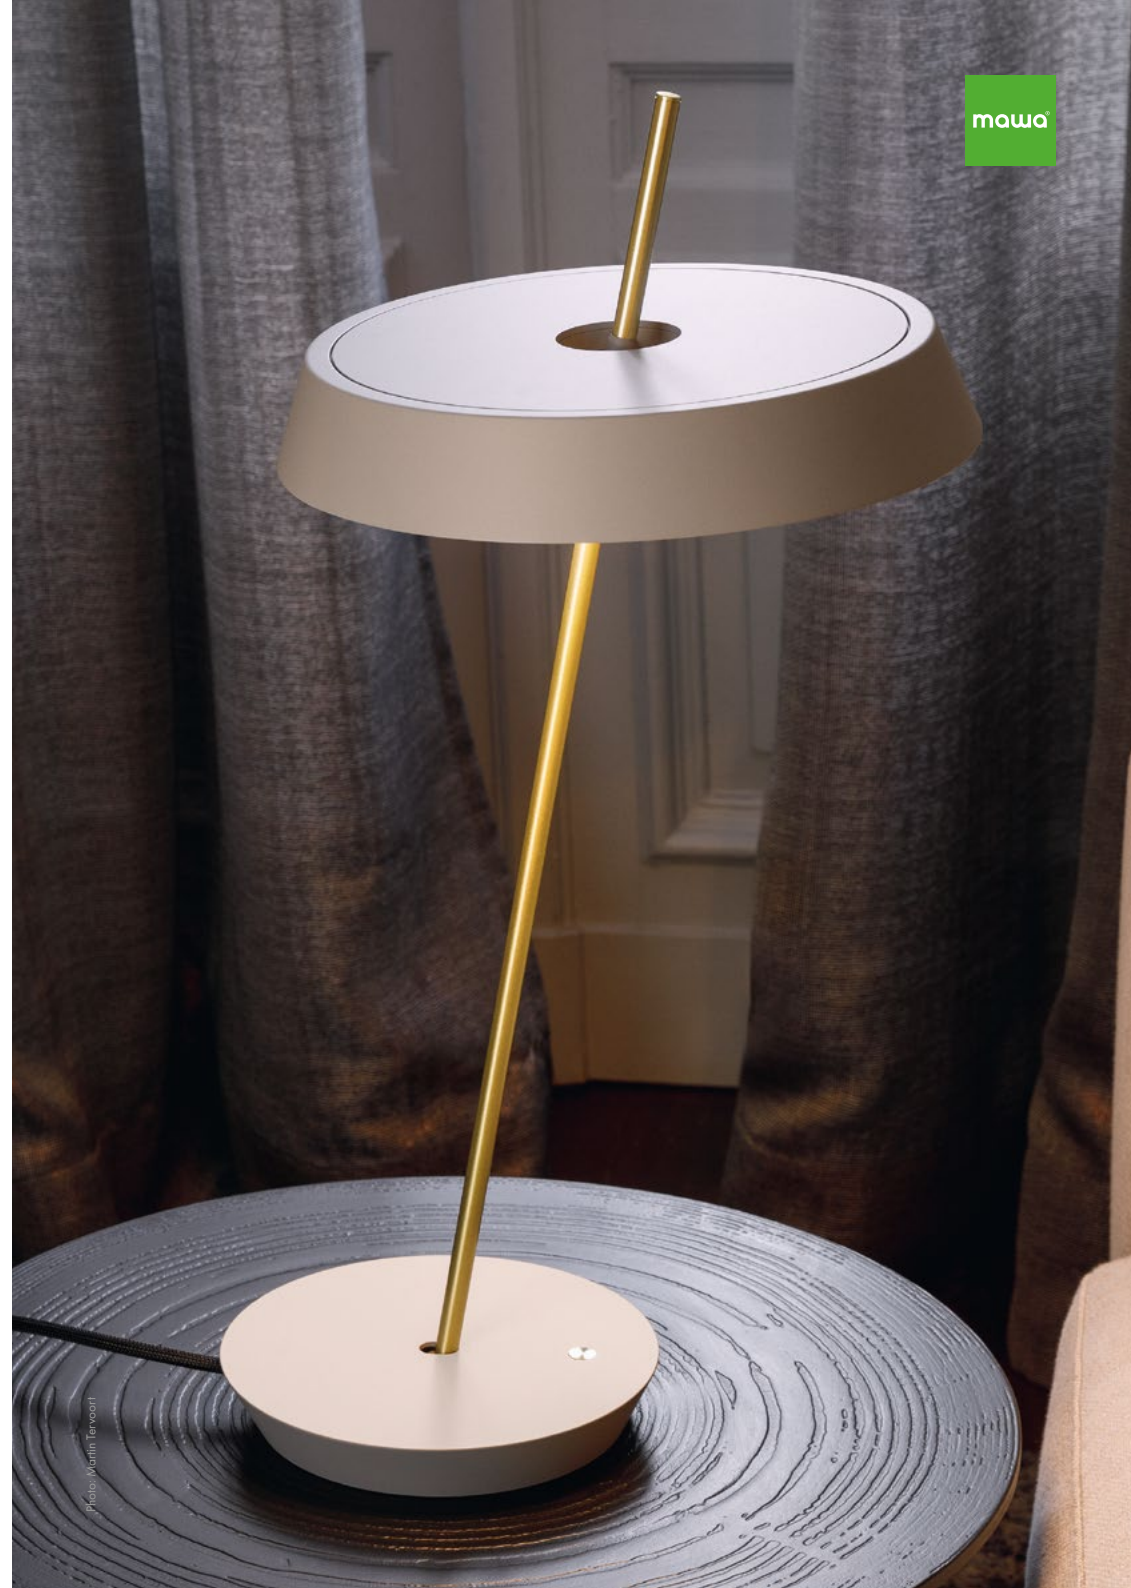

druff wi4-reg-1e-hb

Floor lamp
wittenberg 4.0 series
Design: Jan Dinnebier, Marco Schölzel

Focus Open 2019
Special Mention

Photo: mawa

oskar dim

Table lamp

Design: Marco Schölzel, Martin Wallroth

giro-Edition

Table lamp

Design: Serge & Robert Cornelissen

tadeo 2

Table lamp

Design: Marco Schölzel, Martin Wallroth

wi4-ab-10v-2-d2w

Surface-mounted spotlight / Wall light

wittenberg 4.0 series