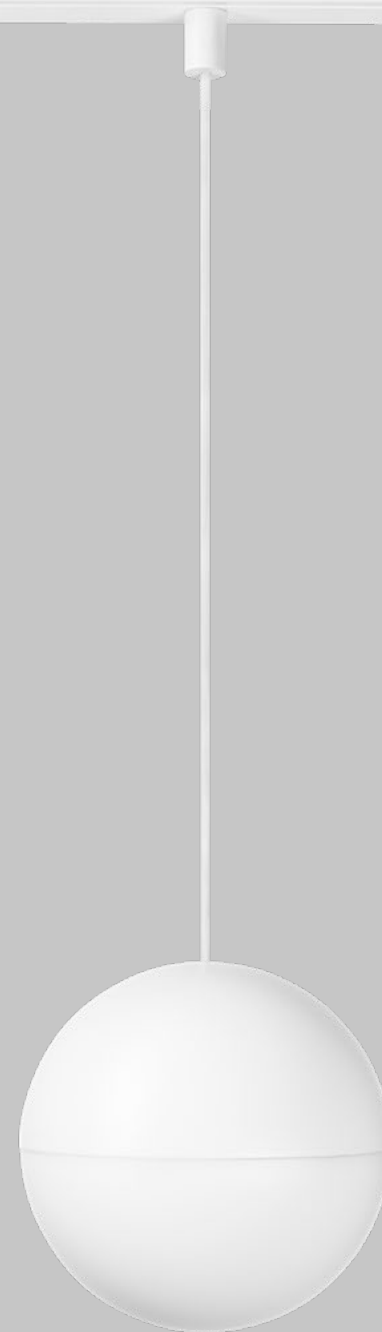

Mime Suspension 48V

Track light
Design: Uni-Bright