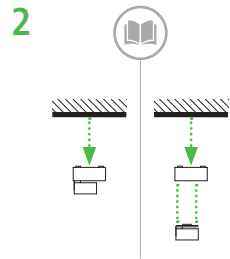

mawa Ersatzset *Replacement set* – LED

PRODUKTANSICHTEN EXEMPLARISCH *EXAMPLE PRODUCT VIEWS*