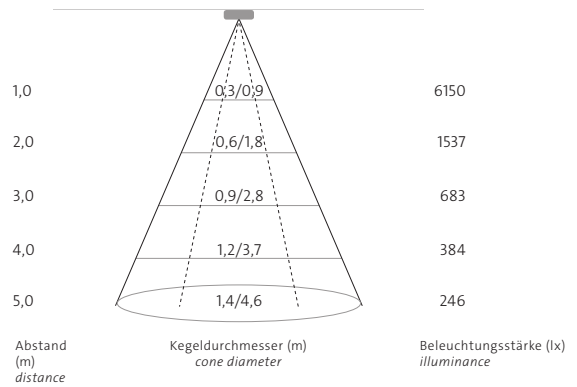

Kegeldiagramm / Cone Diagram

»seventies 3000k«

spot 13°

spot 13° + Skulpturenlinse

spot 13° + Shutter

spot 13° + Wabenraster

medium 20°

medium 20° + Skulpturenlinse

Kegeldiagramm / Cone Diagram

»seventies 3000k«

medium 20° + Shutter

medium 20° + Wabenraster

flood 35°

flood 35° + Skulpturenlinse

flood 35° + Shutter

flood 35° + Wabenraster

Kegeldiagramm / Cone Diagram

»seventies 3000k«

flood 35° + LSD 30

flood 35° + LSD 60