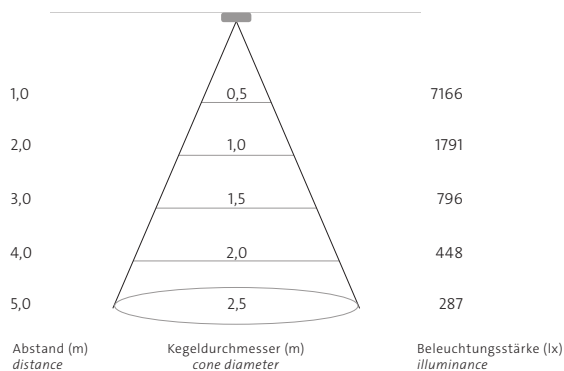

Kegeldiagramm / Cone Diagram

»seventies 3000k«

spot 13°

spot 13° + Skulpturenlinse

spot 13° + Shutter

spot 13° + Wabenraster

medium 20°

medium 20° + Skulpturenlinse

Kegeldiagramm / Cone Diagram

»seventies 3000k«

medium 20° + Shutter

medium 20° + Wabenraster

flood 35°

flood 35° + Skulpturenlinse

flood 35° + Shutter

flood 35° + Wabenraster

Kegeldiagramm / Cone Diagram

»seventies 3000k«

flood 35° + LSD 30

flood 35° + LSD 60