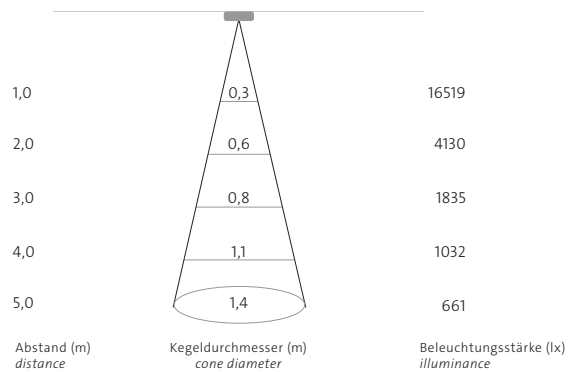

Kegeldiagramm / Cone Diagram

»seventies 3000k«

spot 13°

spot 13° + Skulpturenlinse

spot 13° + Shutter

spot 13° + Wabenraster

medium 20°

medium 20° + Skulpturenlinse

Kegeldiagramm / Cone Diagram

»seventies 3000k«

medium 20° + Shutter

medium 20° + Wabenraster

flood 35°

flood 35° + Skulpturenlinse

flood 35° + Shutter

flood 35° + Wabenraster

Kegeldiagramm / Cone Diagram

»seventies 3000k«

flood 35° + LSD 30

flood 35° + LSD 60