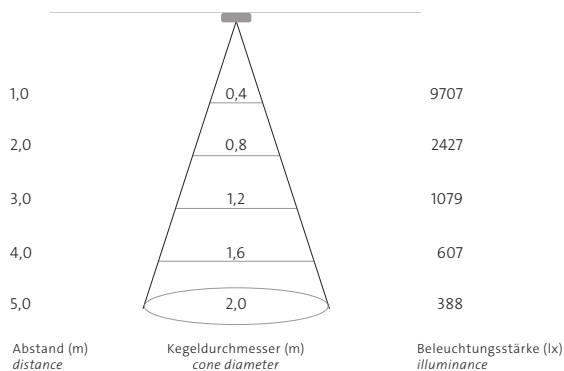

Kegeldiagramm / Cone Diagram

»seventies 3000k«

spot 13°

spot 13° + Skulpturenlinse

spot 13° + Shutter

spot 13° + Wabenraster

medium 20°

medium 20° + Skulpturenlinse

Kegeldiagramm / Cone Diagram

»seventies 3000k«

medium 20° + Shutter

medium 20° + Wabenraster

flood 35°

flood 35° + Skulpturenlinse

flood 35° + Shutter

flood 35° + Wabenraster

Kegeldiagramm / Cone Diagram

»seventies 3000k«

flood 35° + LSD 30

flood 35° + LSD 60