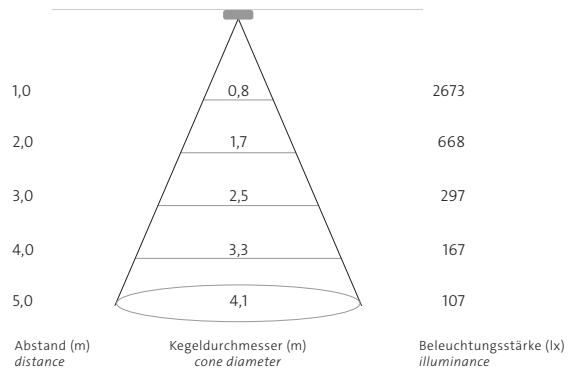

Kegeldiagramm / Cone Diagram

»seventies 3000k«

spot 13°

spot 13° + Skulpturenlinse

spot 13° + Shutter

spot 13° + Wabenraster

medium 20°

medium 20° + Skulpturenlinse

Kegeldiagramm / Cone Diagram

»seventies 3000k«

medium 20° + Shutter

medium 20° + Wabenraster

flood 35°

flood 35° + Skulpturenlinse

flood 35° + Shutter

flood 35° + Wabenraster

Kegeldiagramm / Cone Diagram

»seventies 3000k«

flood 35° + LSD 30

flood 35° + LSD 60