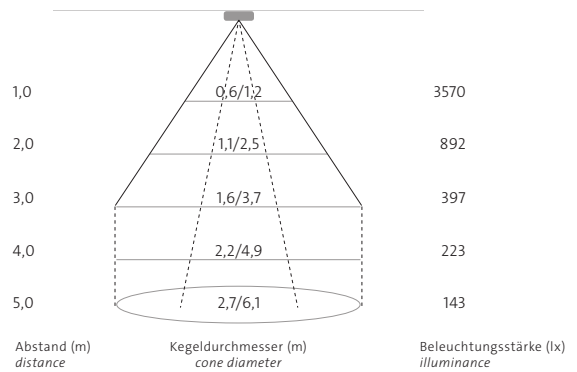

Kegeldiagramm / Cone Diagram

»seventies 3000k«

spot 13°

spot 13° + Skulpturenlinse

spot 13° + Shutter

spot 13° + Wabenraster

medium 20°

medium 20° + Skulpturenlinse

Kegeldiagramm / Cone Diagram

»seventies 3000k«

medium 20° + Shutter

medium 20° + Wabenraster

flood 35°

flood 35° + Skulpturenlinse

flood 35° + Shutter

flood 35° + Wabenraster

Kegeldiagramm / Cone Diagram

»seventies 3000k«

flood 35° + LSD 30

flood 35° + LSD 60