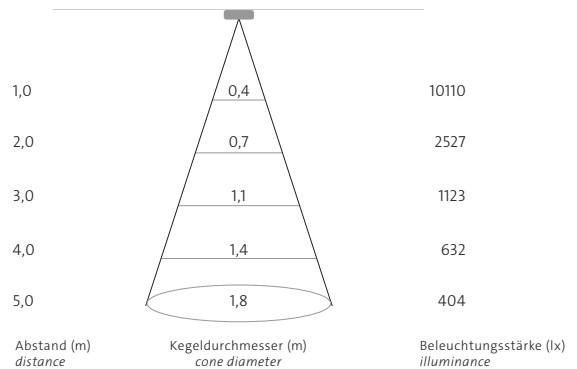

Kegeldiagramm / Cone Diagram

»seventies 3000k«

spot 13°

spot 13° + Skulpturenlinse

spot 13° + Shutter

spot 13° + Wabenraster

medium 20°

medium 20° + Skulpturenlinse

Kegeldiagramm / Cone Diagram

»seventies 3000k«

medium 20° + Shutter

medium 20° + Wabenraster

flood 35°

flood 35° + Skulpturenlinse

flood 35° + Shutter

flood 35° + Wabenraster

Kegeldiagramm / Cone Diagram

»seventies 3000k«

flood 35° + LSD 30

flood 35° + LSD 60