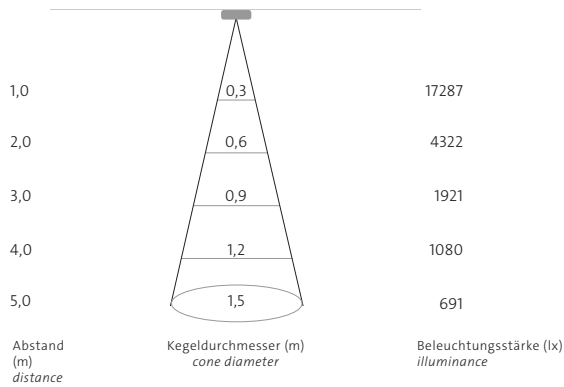

Kegeldiagramm / Cone Diagram

»seventies 3000k«

spot 13°

spot 13° + Skulpturenlinse

spot 13° + Shutter

spot 13° + Wabenraster

medium 20°

medium 20° + Skulpturenlinse

Kegeldiagramm / Cone Diagram

»seventies 3000k«

medium 20° + Shutter

medium 20° + Wabenraster

flood 35°

flood 35° + Skulpturenlinse

flood 35° + Shutter

flood 35° + Wabenraster

Kegeldiagramm / Cone Diagram

»seventies 3000k«

flood 35° + LSD 30

flood 35° + LSD 60