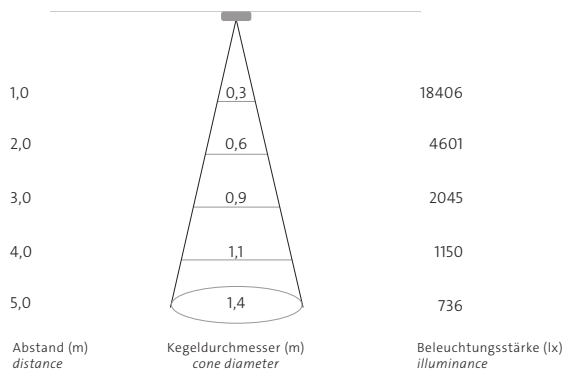

Kegeldiagramm / Cone Diagram

»seventies 3000k«

spot 13°

spot 13° + Skulpturenlinse

spot 13° + Shutter

spot 13° + Wabenraster

medium 20°

medium 20° + Skulpturenlinse

Kegeldiagramm / Cone Diagram

»seventies 3000k«

medium 20° + Shutter

medium 20° + Wabenraster

flood 35°

flood 35° + Skulpturenlinse

flood 35° + Shutter

flood 35° + Wabenraster

Kegeldiagramm / Cone Diagram

»seventies 3000k«

flood 35° + LSD 30

flood 35° + LSD 60