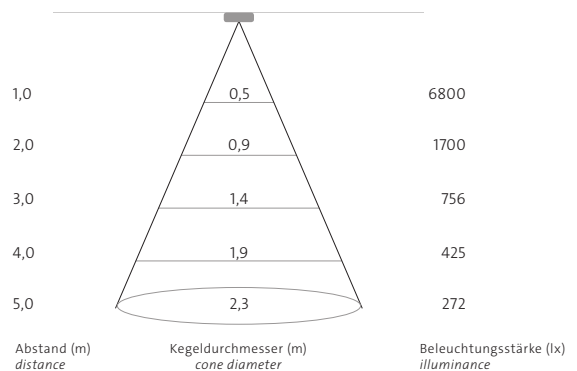

Kegeldiagramm / Cone Diagram

»seventies 3000k«

spot 13°

spot 13° + Skulpturenlinse

spot 13° + Shutter

spot 13° + Wabenraster

medium 20°

medium 20° + Skulpturenlinse

Kegeldiagramm / Cone Diagram

»seventies 3000k«

medium 20° + Shutter

medium 20° + Wabenraster

flood 35°

flood 35° + Skulpturenlinse

flood 35° + Shutter

flood 35° + Wabenraster

Kegeldiagramm / Cone Diagram

»seventies 3000k«

flood 35° + LSD 30

flood 35° + LSD 60