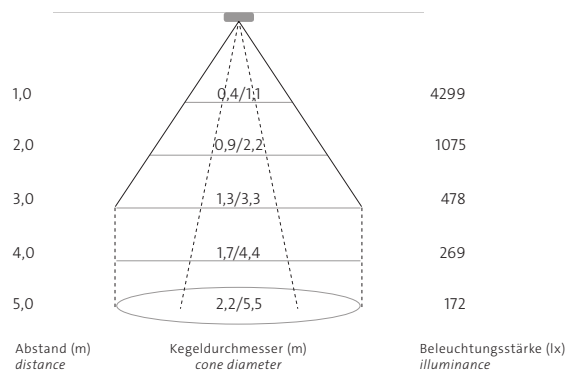

Kegeldiagramm / Cone Diagram

»seventies 3000k«

spot 13°

spot 13° + Skulpturenlinse

spot 13° + Shutter

spot 13° + Wabenraster

medium 20°

medium 20° + Skulpturenlinse

Kegeldiagramm / Cone Diagram

»seventies 3000k«

medium 20° + Shutter

medium 20° + Wabenraster

flood 35°

flood 35° + Skulpturenlinse

flood 35° + Shutter

flood 35° + Wabenraster

Kegeldiagramm / Cone Diagram

»seventies 3000k«

flood 35° + LSD 30

flood 35° + LSD 60