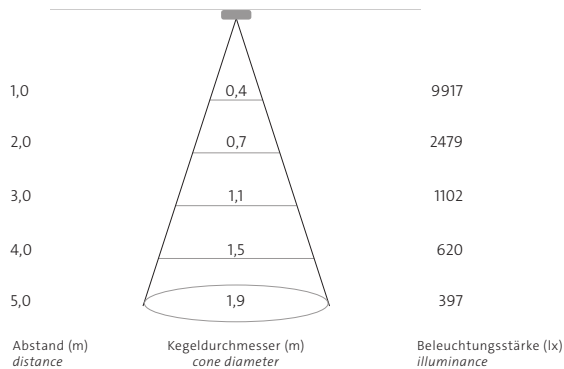

Kegeldiagramm / Cone Diagram

»seventies 3000k«

spot 13°

spot 13° + Skulpturenlinse

spot 13° + Shutter

spot 13° + Wabenraster

medium 20°

medium 20° + Skulpturenlinse

Kegeldiagramm / Cone Diagram

»seventies 3000k«

medium 20° + Shutter

medium 20° + Wabenraster

flood 35°

flood 35° + Skulpturenlinse

flood 35° + Shutter

flood 35° + Wabenraster

Kegeldiagramm / Cone Diagram

»seventies 3000k«

flood 35° + LSD 30

flood 35° + LSD 60