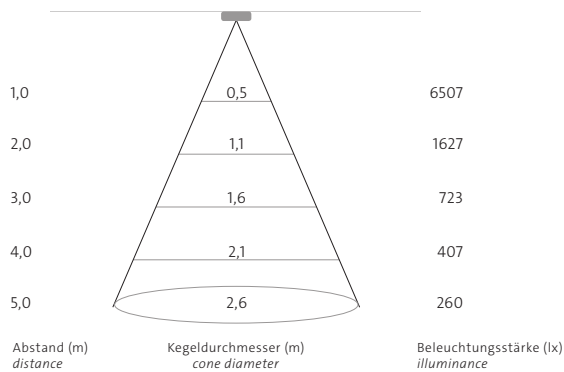

Kegeldiagramm / Cone Diagram

»seventies 3000k«

spot 13°

spot 13° + Skulpturenlinse

spot 13° + Shutter

spot 13° + Wabenraster

medium 20°

medium 20° + Skulpturenlinse

Kegeldiagramm / Cone Diagram

»seventies 3000k«

medium 20° + Shutter

medium 20° + Wabenraster

flood 35°

flood 35° + Skulpturenlinse

flood 35° + Shutter

flood 35° + Wabenraster

Kegeldiagramm / Cone Diagram

»seventies 3000k«

flood 35° + LSD 30

flood 35° + LSD 60