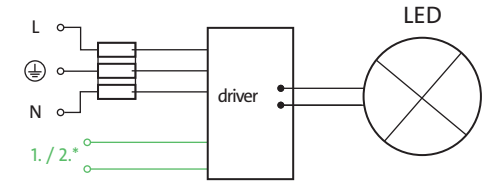

seventies

Mounted spotlight

Assembly instructions

Technical Data

Manufacturer:	Mawa Design	CE
Article no.:	se-23-(1-5)	
Line voltage:	230 V / 50 Hz	
Protection class:	I	
Degree of protection:	IP20	
LED:	LED Citizen	
	700 mA, 3000 K, CRI >90	
Power:	26 W	
Luminous flux:	2400 lm	

Possible Drivers

1. Roal / Strato 700 mA:	1 - 10 V
Voltage / AC:	120 / 230 / 240 / 277 V ~
Dimming:	10 - 100 %
Spotlight dimensions:	ø 90 mm / L: 180 mm
2. TCI JOLLY DALI BI / 700 mA:	DALI
Voltage / AC:	220 - 240 V ~
Dimming:	0,5 - 100 %
Spotlight dimensions:	ø 90 mm / L: 180 mm

3. EP-tronics LD25W-TE / 700 mA:	trailing edge phase dimming
Voltage / AC:	120 / 230 V ~
Dimming:	20 - 100 %
Spotlight dimensions:	ø 90 mm / L: 180 mm

Production series 70's tested by

wiring diagram

* 1. for 1-10V: + / -
2. for DALI: DALI1 / DALI2

>> The lamp must be assembled and mounted only by an authorised electrician!