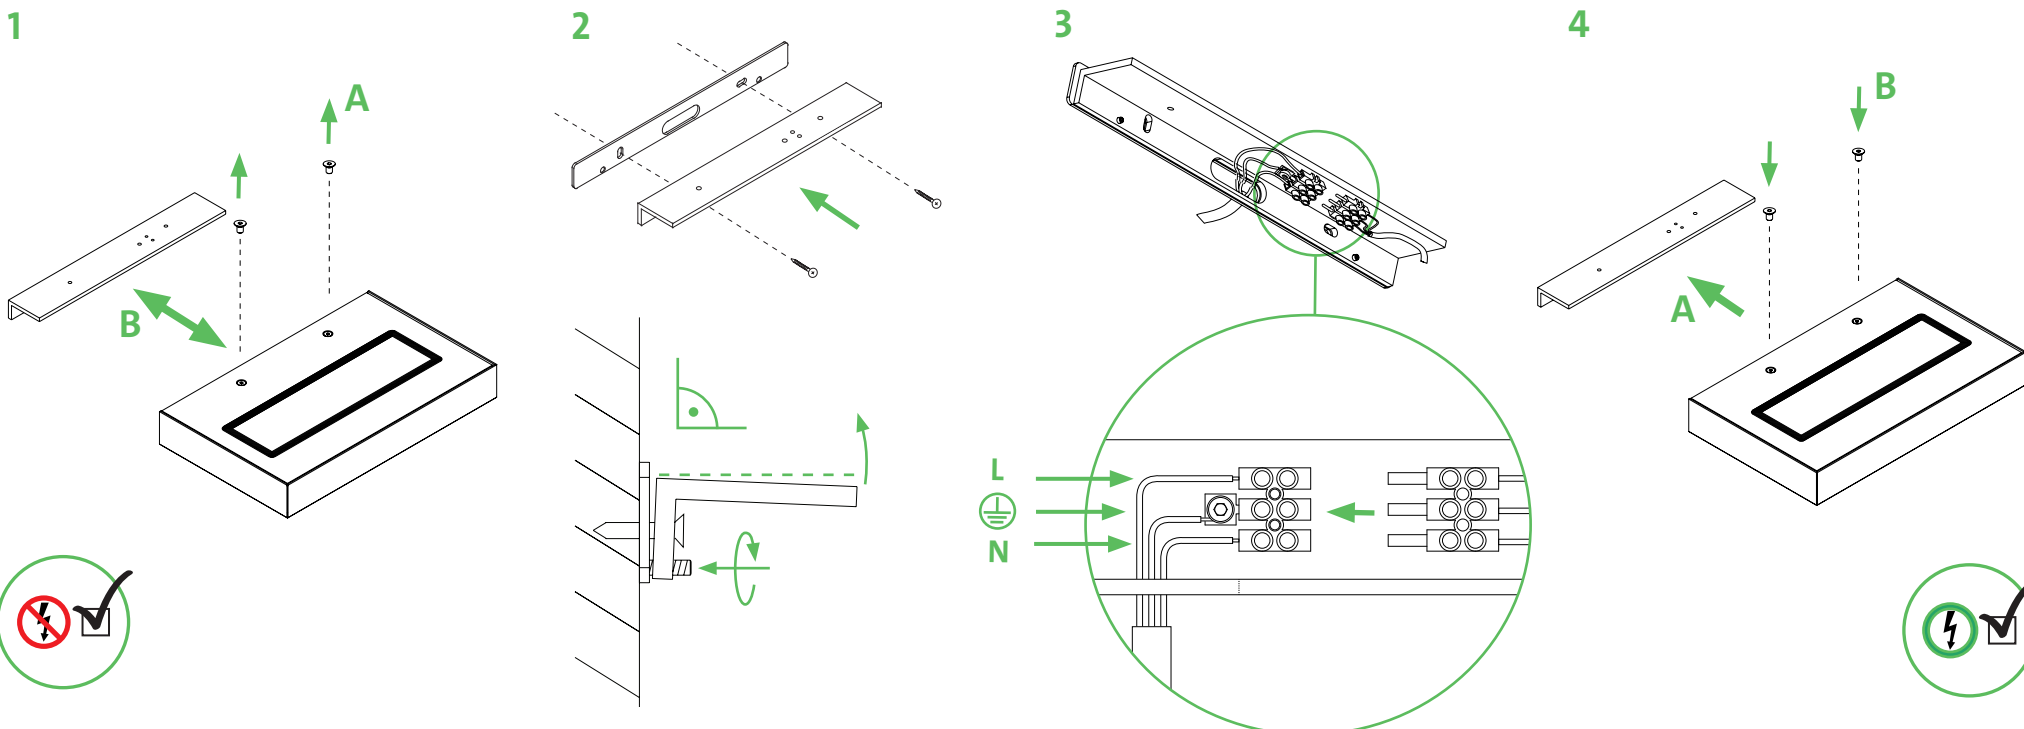

Mounting only by an authorized electrician!
Intervention in the light by authorized technical personal only. Only for indoor use.